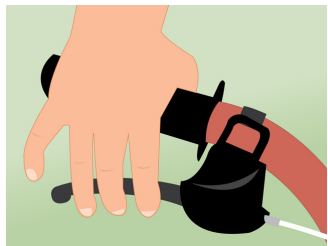

IF YOU ARE ABLE TO, GO ON A BIKE RIDE IN YOUR NEIGHBOURHOOD TO FIND THESE ITEMS. MARK OFF ON THE BINGO SHEET WHEN YOU SEE THE ITEM OR DO THE TASK.

B

I

N

G

O

Air Check

Red Light

Bird

Sun

Chain Check

Another Cyclist

Brake Check

Stop Sign

Leaves

Bike Path